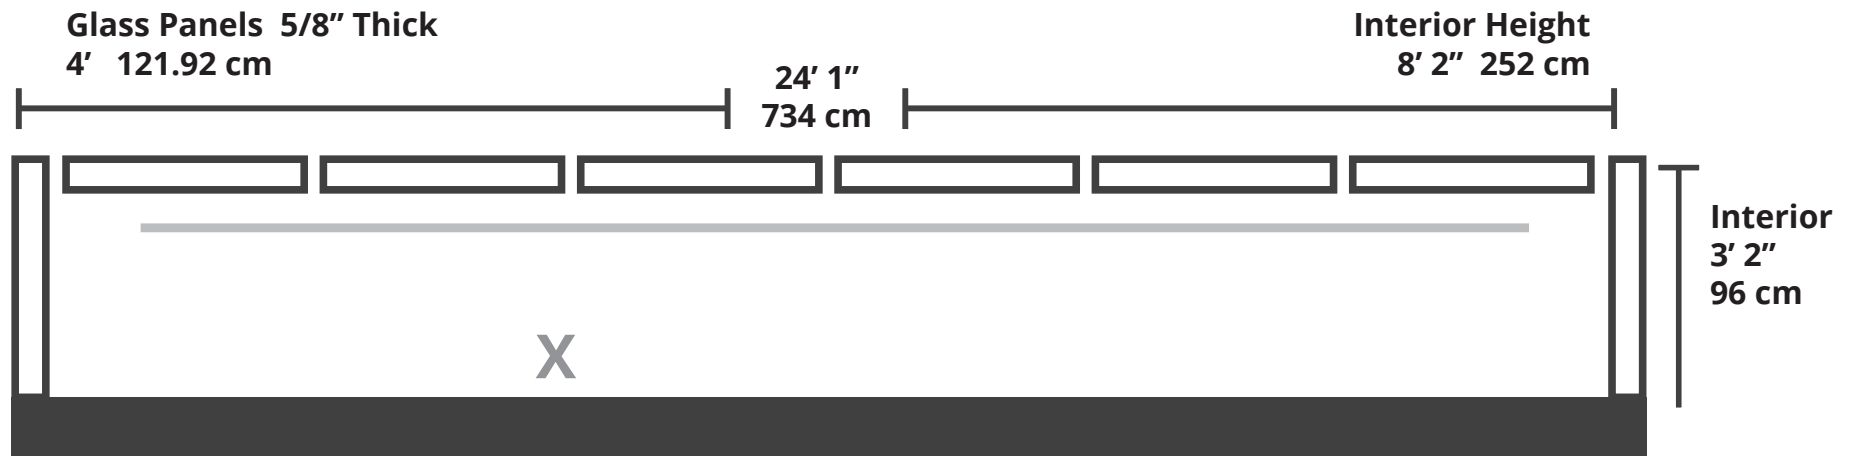

MEMBERS' GALLERY (WINDOW)

X electrical outlets — track lighting □ glass

Members' Gallery (Window) 77.5 sq ft (71,932 cm²)
54' 6" (1661.16 cm) running length

Lights LED floods on white tracks
22' 5.5" (684.53 cm)

Interior Height 8' 2" (252 cm)

Ceiling white

Glass Panels x6 4' (121.92) across length
x2 3' 2" (96cm) depth, each side
5/8" thick

Walls plywood enclosed walls

Floors light, natural wood